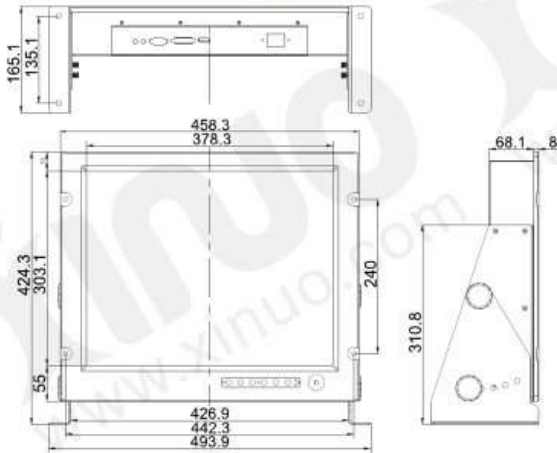

» HM-2619 Counter Mounting