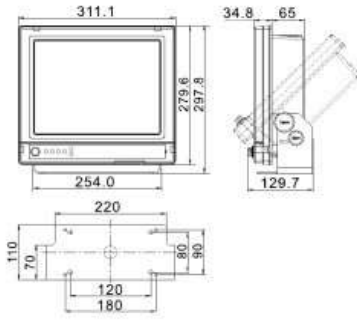

SPECIFICATION	HM-2612	HM-2615	HM-2617	HM-2619	HM-2624
Screen Size	12.1 inch(246mm×184.5mm)	15 inch(304mm×228mm)	17 inch(338mm×270mm)	19 inch(376mm×301mm)	24 inch(531mm×299mm)
Display Resolution	1024×768(XGA) pixels	1024×768(XGA) pixels	1280×1024(SXGA) pixels	1280×1024(SXGA) pixels	1920×1080(WUXGA) pixels
Colors	16.7M	16.7M	16.7M	16.7M	16.7M
Screen Brightness	400cd/m ²	300cd/m ²	550cd/m ²	600cd/m ²	600cd/m ²
Viewing Angle	Horizontal: 170° Vertical: 140°	Horizontal: 170° Vertical: 140°	Horizontal: 170° Vertical: 160°	Horizontal: 150° Vertical: 140°	Horizontal: 170° Vertical: 160°
Contrast Ratio	800:1	800:1	800:1	800:1	1000:1
Video Input	VGA	VGA	VGA; DVI; HDMI	VGA; DVI; HDMI	VGA; DVI; HDMI
Operating Temperature	-15℃~ +55℃	-15℃~ +55℃	-15℃~ +55℃	-15℃~ +55℃	-15℃~ +55℃
Storage Temperature	-20℃~ +60℃	-20℃~ +60℃	-20℃~ +60℃	-20℃~ +60℃	-20℃~ +60℃
Power Supply	DC12V~36V	DC12V~36V	DC12V~36V	AC110V/AC220V or DC24V	AC110V/AC220V or DC24V
Compatible Resolution	1024*768; 800*600; 640*480...	1024*768; 800*600; 640*480...	1280*1024; 1024*768; 800*600; 640*480...	1280*1024; 1024*768; 800*600; 640*480...	1920*1080; 1920*1440; 1680*1050; 1366*768; 1280*720...
Menu Language	English, simplified Chinese, German, Italian, French, Spanish, Portuguese, Korean		English, simplified Chinese, German, French, Spanish, Portuguese, Korean, Italian, Brazil Portuguese		
Standards	IEC 60950-1:2006 ETSI EN 301 489-3 V1.4.1: 2002 EMC related items		IEC 60529:2006 EMC related items ETSI EN 300 440-2 V1.4.1:2010 Spurious related items ETSI EN 300 440-1 V1.6.1:2010 Spurious related items		

Installation Dimension

[Unit: mm]

» HM-2612 Counter Mounting

» HM-2612 Flush Mounting

» HM-2615 Counter Mounting

» HM-2615 Flush Mounting

» HM-2617 Counter Mounting

» HM-2617 Flush Mounting