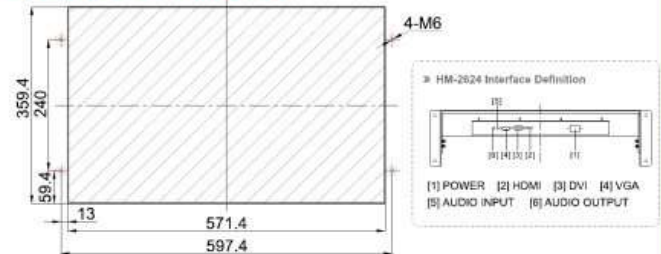

SPECIFICATION	HM-2612	HM-2615	HM-2617	HM-2619	HM-2624
Screen Size	12.1 inch(246mm×184.5mm)	15 inch(304mm×228mm)	17 inch(338mm×270mm)	19 inch(376mm×301mm)	24 inch(531mm×299mm)
Display Resolution	1024×768(XGA) pixels	1024×768(XGA) pixels	1280×1024(SXGA) pixels	1280×1024(SXGA) pixels	1920×1080(WUXGA) pixels
Colors	16.7M	16.7M	16.7M	16.7M	16.7M
Screen Brightness	400cd/m ²	300cd/m ²	550cd/m ²	600cd/m ²	600cd/m ²
Viewing Angle	Horizontal: 170° Vertical: 140°	Horizontal: 170° Vertical: 140°	Horizontal: 170° Vertical: 160°	Horizontal: 150° Vertical: 140°	Horizontal: 170° Vertical: 160°
Contrast Ratio	800:1	800:1	800:1	800:1	1000:1
Video Input	VGA	VGA	VGA; DVI; HDMI	VGA; DVI; HDMI	VGA; DVI; HDMI
Operating Temperature	-15℃~ +55℃	-15℃~ +55℃	-15℃~ +55℃	-15℃~ +55℃	-15℃~ +55℃
Storage Temperature	-20℃~ +60℃	-20℃~ +60℃	-20℃~ +60℃	-20℃~ +60℃	-20℃~ +60℃
Power Supply	DC12V~36V	DC12V~36V	DC12V~36V	AC110V/AC220V or DC24V	AC110V/AC220V or DC24V
Compatible Resolution	1024*768; 800*600; 640*480...	1024*768; 800*600; 640*480...	1280*1024; 1024*768; 800*600; 640*480...	1280*1024; 1024*768; 800*600; 640*480...	1920*1080; 1920*1440; 1680*1050; 1366*768; 1280*720...
Menu Language	English, simplified Chinese, German, Italian, French, Spanish, Portuguese, Korean		English, simplified Chinese, German, French, Spanish, Portuguese, Korean, Italian, Brazil Portuguese		
Standards	IEC 60950-1:2006 ETSI EN 301 489-3 V1.4.1: 2002 EMC related items		IEC 60529:2006 EMC related items ETSI EN 300 440-2 V1.4.1:2010 Spurious related items ETSI EN 300 440-1 V1.6.1:2010 Spurious related items		

» HM-2619 Counter Mounting

» HM-2619 Flush Mounting

» HM-2624 Counter Mounting

» HM-2624 Flush Mounting

Packing List

Main Unit×1set	Power Cable ×1 pc
VGA Cable ×1 pc	User's Manual ×1 pc
Mounting Bracket×2pcs	Wood Screw ×4 pcs
Mounting Bracket Screw (L) ×2 sets	
Mounting Bracket Screw (S) ×2 sets	