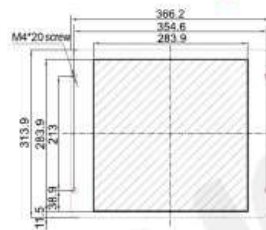

SPECIFICATION	HM-2612	HM-2615	HM-2617	HM-2619	HM-2624
Screen Size	12.1 inch(246mm×184.5mm)	15 inch(304mm×228mm)	17 inch(338mm×270mm)	19 inch(376mm×301mm)	24 inch(531mm×299mm)
Display Resolution	1024×768(XGA) pixels	1024×768(XGA) pixels	1280×1024(SXGA) pixels	1280×1024(SXGA) pixels	1920×1080(WUXGA) pixels
Colors	16.7M	16.7M	16.7M	16.7M	16.7M
Screen Brightness	400cd/m ²	300cd/m ²	550cd/m ²	600cd/m ²	600cd/m ²
Viewing Angle	Horizontal: 170° Vertical: 140°	Horizontal: 170° Vertical: 140°	Horizontal: 170° Vertical: 160°	Horizontal: 150° Vertical: 140°	Horizontal: 170° Vertical: 160°
Contrast Ratio	800:1	800:1	800:1	800:1	1000:1
Video Input	VGA	VGA	VGA; DVI; HDMI	VGA; DVI; HDMI	VGA; DVI; HDMI
Operating Temperature	-15℃~ +55℃	-15℃~ +55℃	-15℃~ +55℃	-15℃~ +55℃	-15℃~ +55℃
Storage Temperature	-20℃~ +60℃	-20℃~ +60℃	-20℃~ +60℃	-20℃~ +60℃	-20℃~ +60℃
Power Supply	DC12V~36V	DC12V~36V	DC12V~36V	AC110V/AC220V or DC24V	AC110V/AC220V or DC24V
Compatible Resolution	1024*768; 800*600; 640*480...	1024*768; 800*600; 640*480...	1280*1024; 1024*768; 800*600; 640*480...	1280*1024; 1024*768; 800*600; 640*480...	1920*1080; 1920*1440; 1680*1050; 1366*768; 1280*720...
Menu Language	English, simplified Chinese, German, Italian, French, Spanish, Portuguese, Korean		English, simplified Chinese, German, French, Spanish, Portuguese, Korean, Italian, Brazil Portuguese		
Standards	IEC 60950-1:2006 ETSI EN 301 489-3 V1.4.1: 2002 EMC related items		IEC 60529:2006 EMC related items ETSI EN 300 440-2 V1.4.1:2010 Spurious related items ETSI EN 300 440-1 V1.6.1:2010 Spurious related items		

Installation Dimension

[Unit: mm]

» HM-2612 Counter Mounting

» HM-2612 Flush Mounting

» HM-2615 Counter Mounting

» HM-2615 Flush Mounting

» HM-2617 Counter Mounting

» HM-2617 Flush Mounting