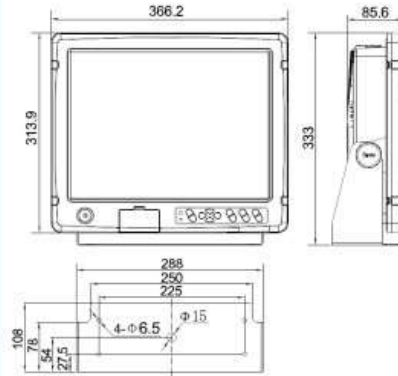

SPECIFICATION	HM-2612	HM-2615	HM-2617	HM-2619	HM-2624
Screen Size	12.1 inch(246mm×184.5mm)	15 inch(304mm×228mm)	17 inch(338mm×270mm)	19 inch(376mm×301mm)	24 inch(531mm×299mm)
Display Resolution	1024×768(XGA) pixels	1024×768(XGA) pixels	1280×1024(SXGA) pixels	1280×1024(SXGA) pixels	1920×1080(WUXGA) pixels
Colors	16.7M	16.7M	16.7M	16.7M	16.7M
Screen Brightness	400cd/m ²	300cd/m ²	550cd/m ²	600cd/m ²	600cd/m ²
Viewing Angle	Horizontal: 170° Vertical: 140°	Horizontal: 170° Vertical: 140°	Horizontal: 170° Vertical: 160°	Horizontal: 150° Vertical: 140°	Horizontal: 170° Vertical: 160°
Contrast Ratio	800:1	800:1	800:1	800:1	1000:1
Video Input	VGA	VGA	VGA; DVI; HDMI	VGA; DVI; HDMI	VGA; DVI; HDMI
Operating Temperature	-15℃~ +55℃	-15℃~ +55℃	-15℃~ +55℃	-15℃~ +55℃	-15℃~ +55℃
Storage Temperature	-20℃~ +60℃	-20℃~ +60℃	-20℃~ +60℃	-20℃~ +60℃	-20℃~ +60℃
Power Supply	DC12V~36V	DC12V~36V	DC12V~36V	AC110V/AC220V or DC24V	AC110V/AC220V or DC24V
Compatible Resolution	1024*768; 800*600; 640*480...	1024*768; 800*600; 640*480...	1280*1024; 1024*768; 800*600; 640*480...	1280*1024; 1024*768; 800*600; 640*480...	1920*1080; 1920*1440; 1680*1050; 1366*768; 1280*720...
Menu Language	English, simplified Chinese, German, Italian, French, Spanish, Portuguese, Korean		English, simplified Chinese, German, French, Spanish, Portuguese, Korean, Italian, Brazil Portuguese		
Standards	IEC 60950-1:2006 ETSI EN 301 489-3 V1.4.1: 2002 EMC related items		IEC 60529:2006 EMC related items ETSI EN 300 440-2 V1.4.1:2010 Spurious related items ETSI EN 300 440-1 V1.6.1:2010 Spurious related items		

Installation Dimension

[Unit: mm]

» HM-2612 Counter Mounting

» HM-2612 Flush Mounting

» HM-2615 Counter Mounting

» HM-2615 Flush Mounting

» HM-2617 Counter Mounting

» HM-2617 Flush Mounting