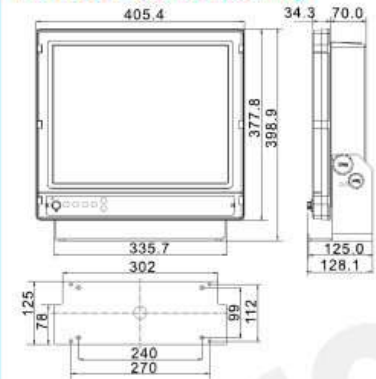

SPECIFICATION	HM-2612	HM-2615	HM-2617	HM-2619	HM-2624
Screen Size	12.1 inch(246mm×184.5mm)	15 inch(304mm×228mm)	17 inch(338mm×270mm)	19 inch(376mm×301mm)	24 inch(531mm×299mm)
Display Resolution	1024×768(XGA) pixels	1024×768(XGA) pixels	1280×1024(SXGA) pixels	1280×1024(SXGA) pixels	1920×1080(WUXGA) pixels
Colors	16.7M	16.7M	16.7M	16.7M	16.7M
Screen Brightness	400cd/m ²	300cd/m ²	550cd/m ²	600cd/m ²	600cd/m ²
Viewing Angle	Horizontal: 170° Vertical: 140°	Horizontal: 170° Vertical: 140°	Horizontal: 170° Vertical: 160°	Horizontal: 150° Vertical: 140°	Horizontal: 170° Vertical: 160°
Contrast Ratio	800:1	800:1	800:1	800:1	1000:1
Video Input	VGA	VGA	VGA; DVI; HDMI	VGA; DVI; HDMI	VGA; DVI; HDMI
Operating Temperature	-15℃~ +55℃	-15℃~ +55℃	-15℃~ +55℃	-15℃~ +55℃	-15℃~ +55℃
Storage Temperature	-20℃~ +60℃	-20℃~ +60℃	-20℃~ +60℃	-20℃~ +60℃	-20℃~ +60℃
Power Supply	DC12V~36V	DC12V~36V	DC12V~36V	AC110V/AC220V or DC24V	AC110V/AC220V or DC24V
Compatible Resolution	1024*768; 800*600; 640*480...	1024*768; 800*600; 640*480...	1280*1024; 1024*768; 800*600; 640*480...	1280*1024; 1024*768; 800*600; 640*480...	1920*1080; 1920*1440; 1680*1050; 1366*768; 1280*720...
Menu Language	English, simplified Chinese, German, Italian, French, Spanish, Portuguese, Korean		English, simplified Chinese, German, French, Spanish, Portuguese, Korean, Italian, Brazil Portuguese		
Standards	IEC 60950-1:2006 ETSI EN 301 489-3 V1.4.1: 2002 EMC related items		IEC 60529:2006 EMC related items ETSI EN 300 440-2 V1.4.1:2010 Spurious related items ETSI EN 300 440-1 V1.6.1:2010 Spurious related items		

Installation Dimension

[Unit: mm]

» HM-2612 Counter Mounting

» HM-2612 Flush Mounting

» HM-2615 Counter Mounting

» HM-2615 Flush Mounting

» HM-2617 Counter Mounting

» HM-2617 Flush Mounting