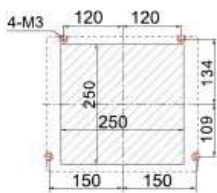

SPECIFICATION	HM-2612	HM-2615	HM-2617	HM-2619	HM-2624
Screen Size	12.1 inch(246mm×184.5mm)	15 inch(304mm×228mm)	17 inch(338mm×270mm)	19 inch(376mm×301mm)	24 inch(531mm×299mm)
Display Resolution	1024×768(XGA) pixels	1024×768(XGA) pixels	1280×1024(SXGA) pixels	1280×1024(SXGA) pixels	1920×1080(WUXGA) pixels
Colors	16.7M	16.7M	16.7M	16.7M	16.7M
Screen Brightness	400cd/m ²	300cd/m ²	550cd/m ²	600cd/m ²	600cd/m ²
Viewing Angle	Horizontal: 170° Vertical: 140°	Horizontal: 170° Vertical: 140°	Horizontal: 170° Vertical: 160°	Horizontal: 150° Vertical: 140°	Horizontal: 170° Vertical: 160°
Contrast Ratio	800:1	800:1	800:1	800:1	1000:1
Video Input	VGA	VGA	VGA; DVI; HDMI	VGA; DVI; HDMI	VGA; DVI; HDMI
Operating Temperature	-15℃~ +55℃	-15℃~ +55℃	-15℃~ +55℃	-15℃~ +55℃	-15℃~ +55℃
Storage Temperature	-20℃~ +60℃	-20℃~ +60℃	-20℃~ +60℃	-20℃~ +60℃	-20℃~ +60℃
Power Supply	DC12V~36V	DC12V~36V	DC12V~36V	AC110V/AC220V or DC24V	AC110V/AC220V or DC24V
Compatible Resolution	1024*768; 800*600; 640*480...	1024*768; 800*600; 640*480...	1280*1024; 1024*768; 800*600; 640*480...	1280*1024; 1024*768; 800*600; 640*480...	1920*1080; 1920*1440; 1680*1050; 1366*768; 1280*720...
Menu Language	English, simplified Chinese, German, Italian, French, Spanish, Portuguese, Korean		English, simplified Chinese, German, French, Spanish, Portuguese, Korean, Italian, Brazil Portuguese		
Standards	IEC 60950-1:2006 ETSI EN 301 489-3 V1.4.1: 2002 EMC related items		IEC 60529:2006 EMC related items ETSI EN 300 440-2 V1.4.1:2010 Spurious related items ETSI EN 300 440-1 V1.6.1:2010 Spurious related items		

Installation Dimension

[Unit: mm]

» HM-2612 Counter Mounting

» HM-2612 Flush Mounting

» HM-2615 Counter Mounting

» HM-2615 Flush Mounting

» HM-2617 Counter Mounting

» HM-2617 Flush Mounting