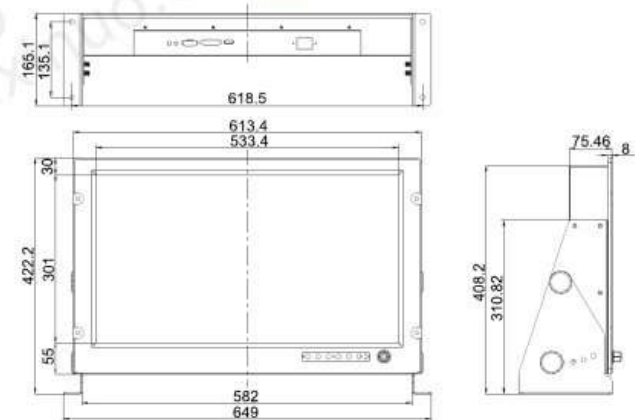

» HM-2624 Counter Mounting