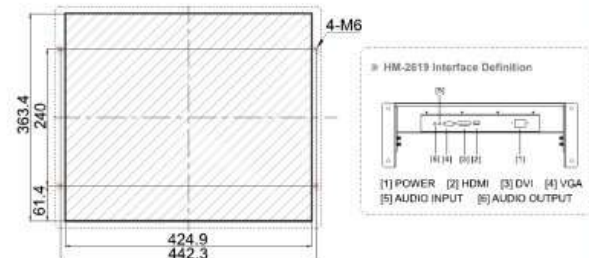

» HM-2619 Flush Mounting