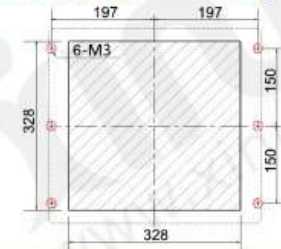

SPECIFICATION	HM-2612	HM-2615	HM-2617	HM-2619	HM-2624
Screen Size	12.1 inch(246mm×184.5mm)	15 inch(304mm×228mm)	17 inch(338mm×270mm)	19 inch(376mm×301mm)	24 inch(531mm×299mm)
Display Resolution	1024×768(XGA) pixels	1024×768(XGA) pixels	1280×1024(SXGA) pixels	1280×1024(SXGA) pixels	1920×1080(WUXGA) pixels
Colors	16.7M	16.7M	16.7M	16.7M	16.7M
Screen Brightness	400cd/m ²	300cd/m ²	550cd/m ²	600cd/m ²	600cd/m ²
Viewing Angle	Horizontal: 170° Vertical: 140°	Horizontal: 170° Vertical: 140°	Horizontal: 170° Vertical: 160°	Horizontal: 150° Vertical: 140°	Horizontal: 170° Vertical: 160°
Contrast Ratio	800:1	800:1	800:1	800:1	1000:1
Video Input	VGA	VGA	VGA; DVI; HDMI	VGA; DVI; HDMI	VGA; DVI; HDMI
Operating Temperature	-15℃~ +55℃	-15℃~ +55℃	-15℃~ +55℃	-15℃~ +55℃	-15℃~ +55℃
Storage Temperature	-20℃~ +60℃	-20℃~ +60℃	-20℃~ +60℃	-20℃~ +60℃	-20℃~ +60℃
Power Supply	DC12V~36V	DC12V~36V	DC12V~36V	AC110V/AC220V or DC24V	AC110V/AC220V or DC24V
Compatible Resolution	1024*768; 800*600; 640*480...	1024*768; 800*600; 640*480...	1280*1024; 1024*768; 800*600; 640*480...	1280*1024; 1024*768; 800*600; 640*480...	1920*1080; 1920*1440; 1680*1050; 1366*768; 1280*720...
Menu Language	English, simplified Chinese, German, Italian, French, Spanish, Portuguese, Korean		English, simplified Chinese, German, French, Spanish, Portuguese, Korean, Italian, Brazil Portuguese		
Standards	IEC 60950-1:2006 ETSI EN 301 489-3 V1.4.1: 2002 EMC related items		IEC 60529:2006 EMC related items ETSI EN 300 440-2 V1.4.1:2010 Spurious related items ETSI EN 300 440-1 V1.6.1:2010 Spurious related items		

Installation Dimension

[Unit: mm]

» HM-2612 Counter Mounting

» HM-2612 Flush Mounting

» HM-2615 Counter Mounting

» HM-2615 Flush Mounting

» HM-2617 Counter Mounting

» HM-2617 Flush Mounting